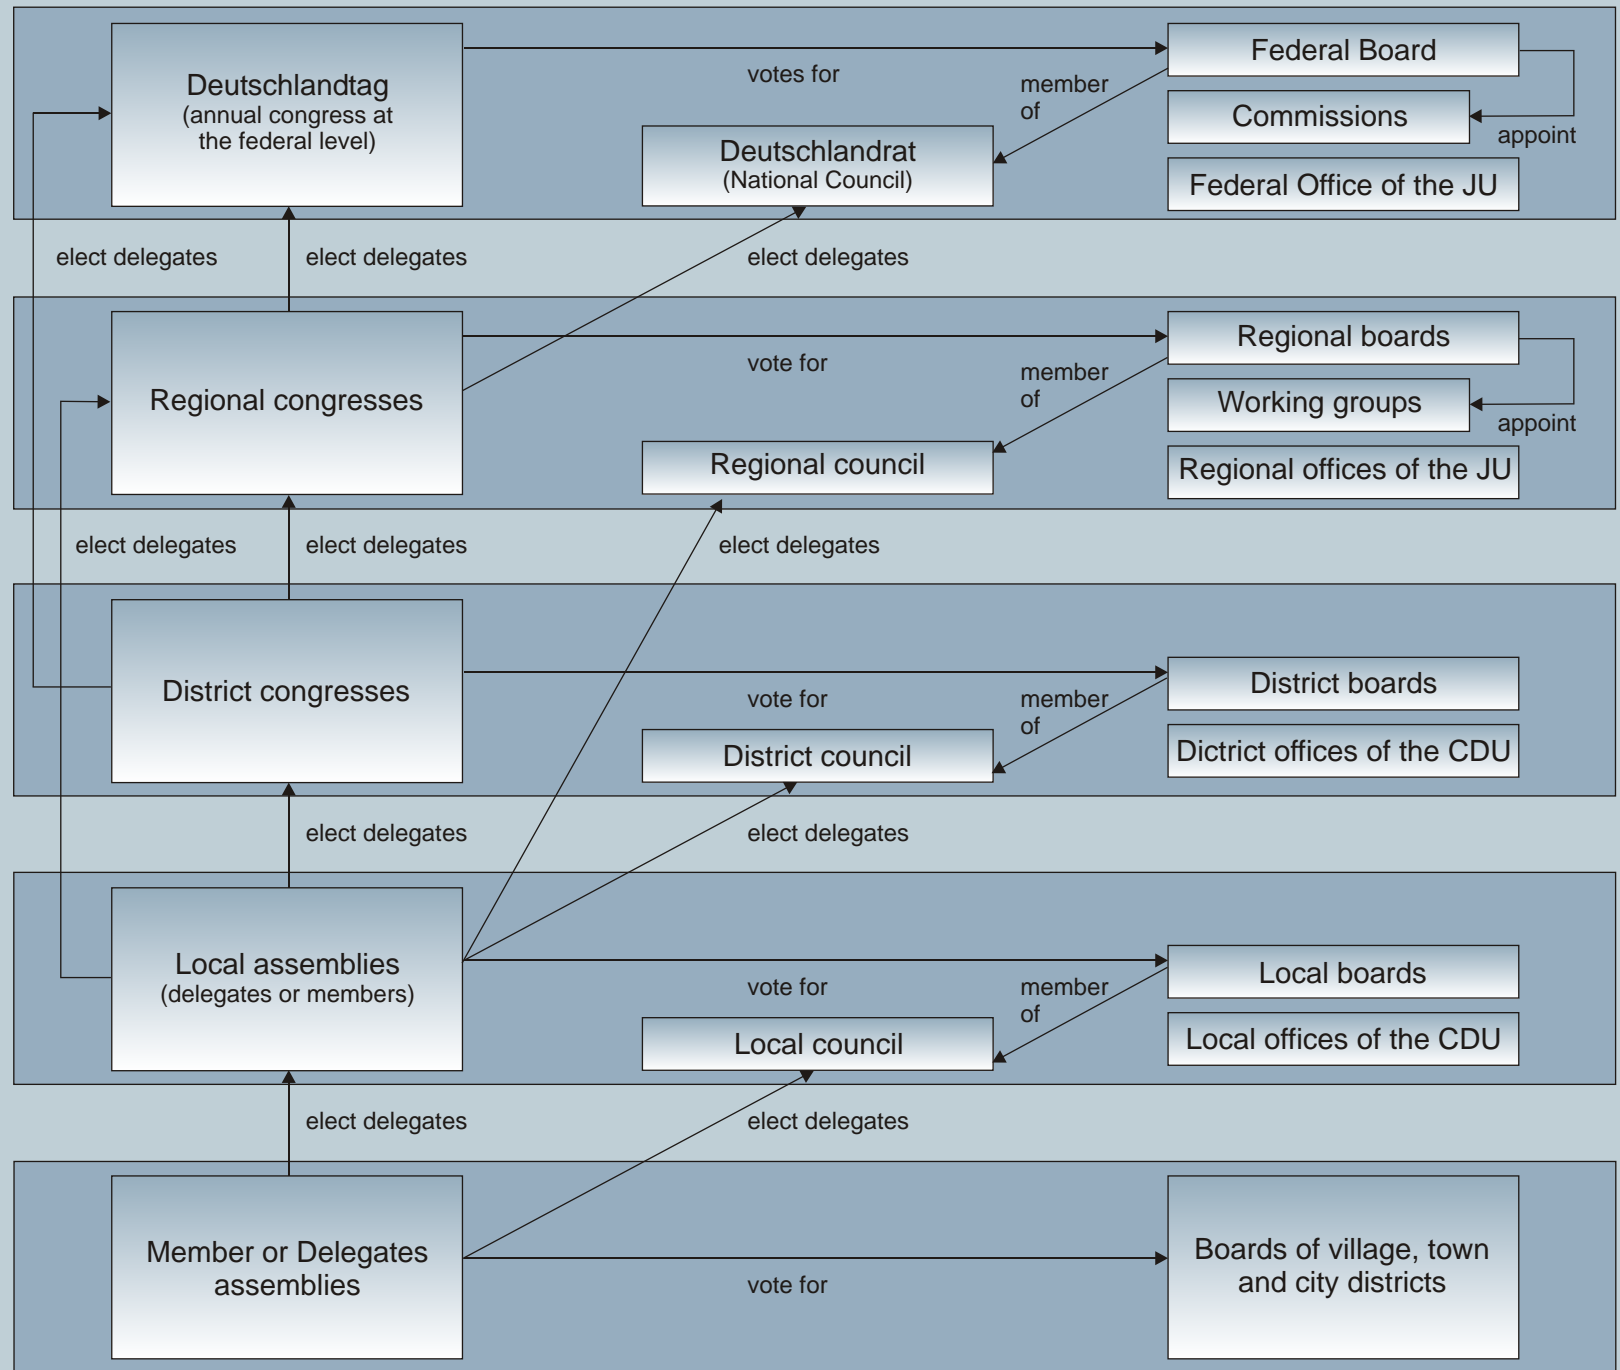

Structure of the Junge Union of Germany

Federal Association
 5 commissions
 School Students union (Schüler Union)
 the members magazin "Die Entscheidung"
 founding member of YEPP (Youth of the European People's Party) at the European level

Regional associations (18)
 (3 regional associations in the land of Niedersachsen)

District associations
 only BW (4) in large regional association

Local associations
 reference level for the administration and the conditions of membership and admission

Local groups
 altogether about 130.000 members

The graph above gives a general overview of the federations structure as well as the relations between the organs and bodies. It lays no claim to completeness and is not binding. There can be deviations from the graph at the different federations levels.